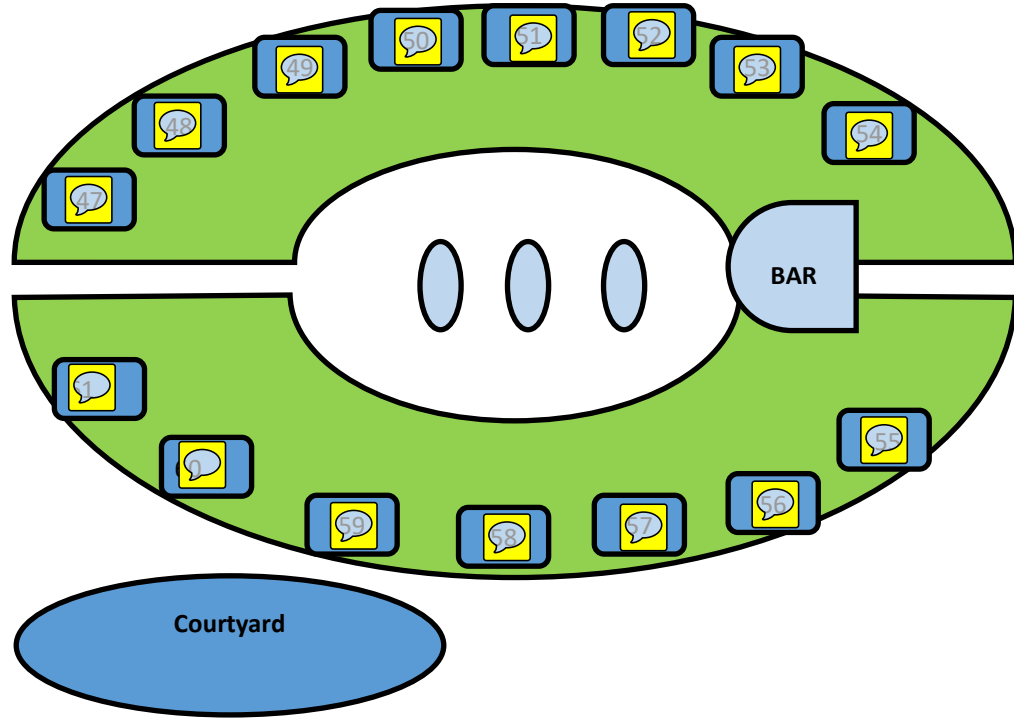

Vendor Pavilion—open air, skirted table 8' x 30"

R  
i  
v  
e  
r

Vendors in Grass Areas will have Pop-up Tent with skirted 8' x 30" table  
power is available behind the tables. Bring own extension cords and fan if you want.