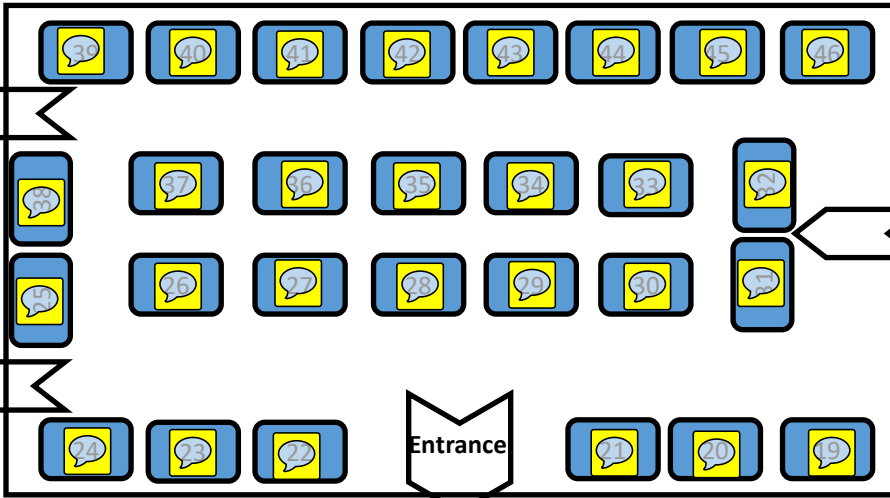

Vendor Pavilion—open air, skirted table 8' x 30"

R  
i  
v  
e  
r

Vendors in Grass Areas will have Pop-up Tent with skirted 8' x 30" table  
power is available behind the tables. Bring own extension cords and fan if you want.